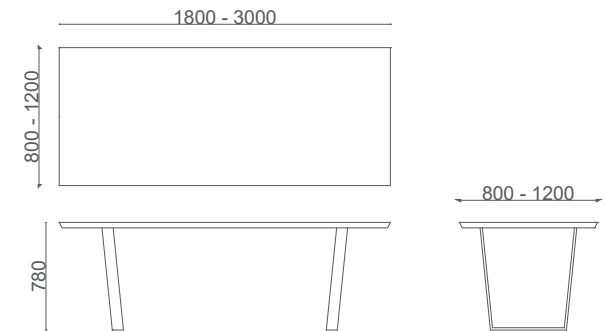

# VENTURA | BARCELONA

Table top A: Sleek  
Depth: 60 - 100 mm

Table top B: Smooth  
Depth: 60 mm

The simple design of our BARCELONA table is restrained and elegant, and the combination of wood and metal will suit a sophisticated interior style that allows its clean lines to stand out.