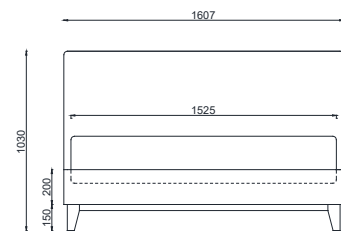

VENTURA | BENTLEY BED WITH STORAGE

Size:Single 3''
Fabric:2m
Code:23201

Size:Double 4''6'
Fabric:2.7m
Code:23202

Size:King 5''
Fabric:3m
Code:23203

Size:Super King 6''
Fabric:3.5m
Code:23204

All models are fully customisable in a range of fabrics, leathers and finishes. Matres and and headboard is not included. Contact one of our sales advisors to discuss your requirements