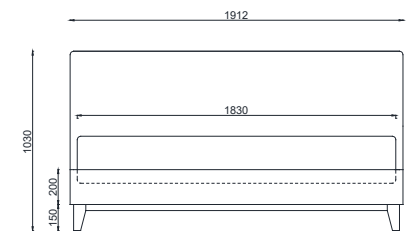

VENTURA | BENTLEY BED WITH STORAGE

Size:Single 3''
Fabric:2m
Code:23201

Size:Double 4''6'
Fabric:2.7m
Code:23202

Size:King 5''
Fabric:3m
Code:23203

Size:Super King 6''
Fabric:3.5m
Code:23204

All models are fully customisable in a range of fabrics, leathers and finishes. Matres and and headboard is not included. Contact one of our sales advisors to discuss your requirements