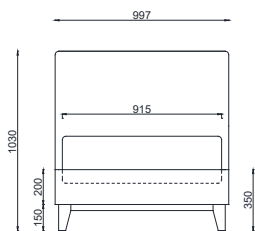

VENTURA | BENTLEY BED WITH STORAGE

Size:Single 3''
Fabric:2m
Code:23201

Size:Double 4''6'
Fabric:2.7m
Code:23202

Size:King 5''
Fabric:3m
Code:23203

Size:Super King 6''
Fabric:3.5m
Code:23204

All models are fully customisable in a range of fabrics, leathers and finishes. Matres and and headboard is not included. Contact one of our sales advisors to discuss your requirements